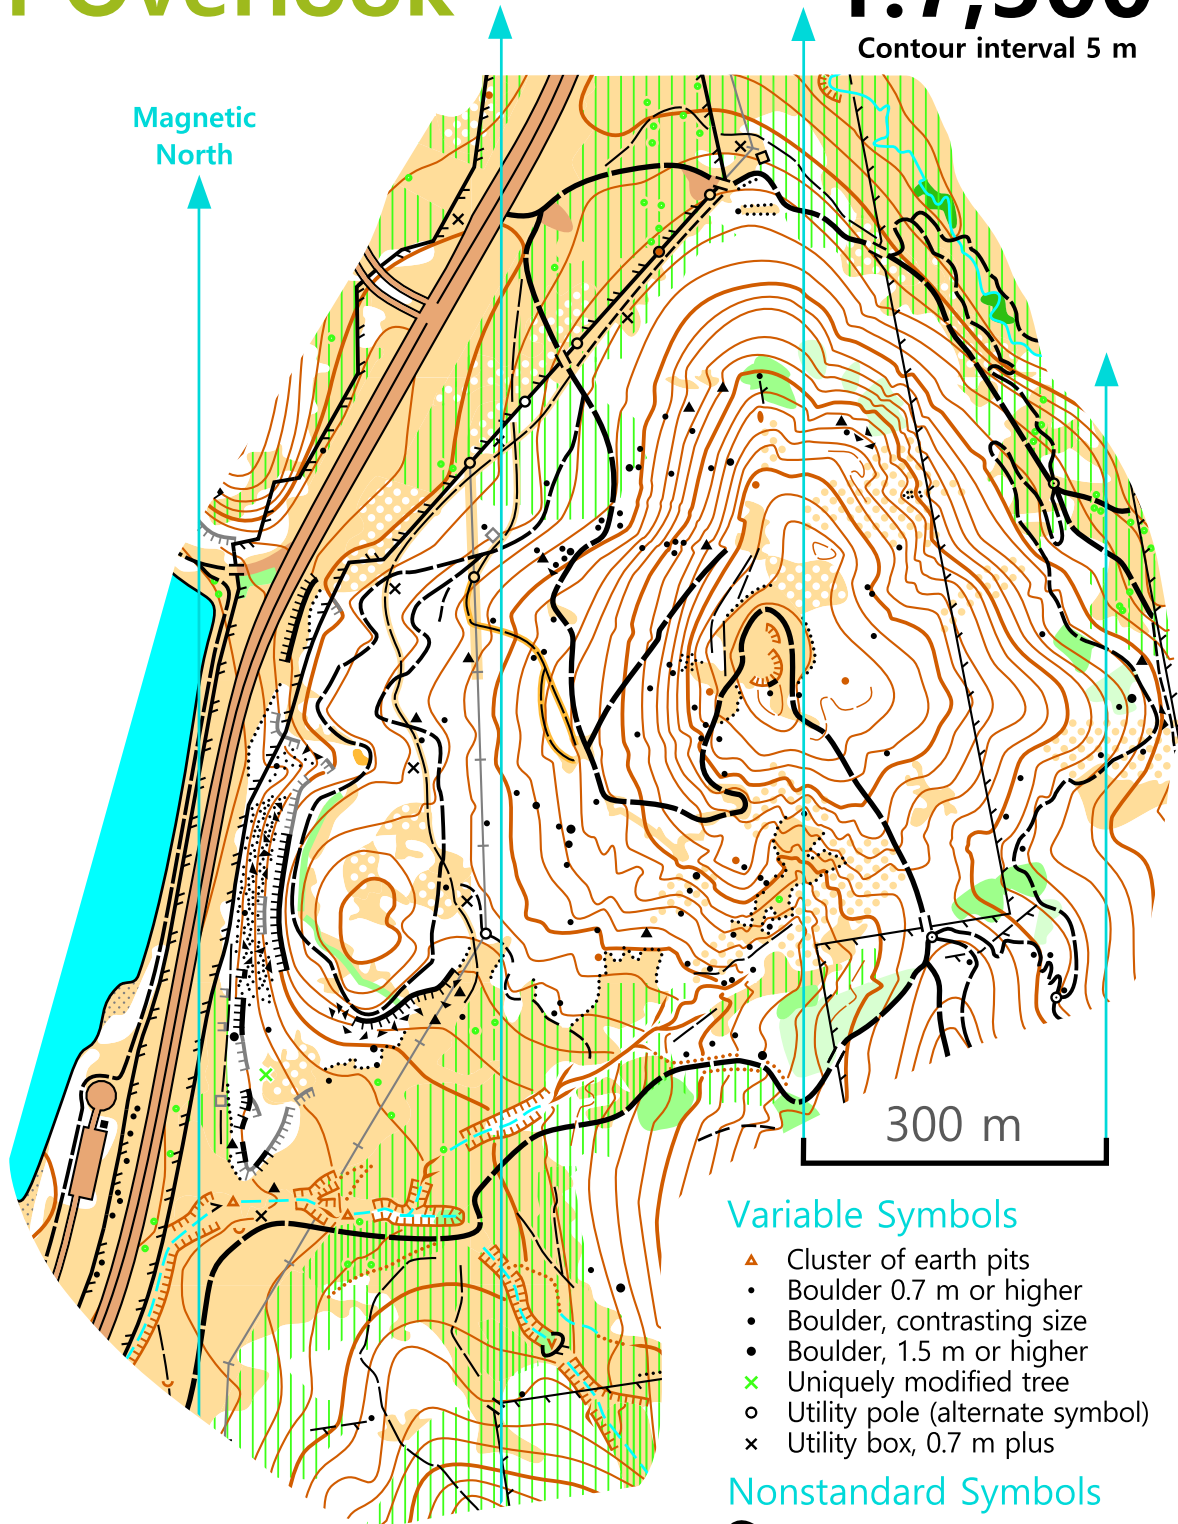

San Juan Overlook

1:7,500

Contour interval 5 m

Variable Symbols

- ▲ Cluster of earth pits
- Boulder 0.7 m or higher
- Boulder, contrasting size
- Boulder, 1.5 m or higher
- ✕ Uniquely modified tree
- Utility pole (alternate symbol)
- ✕ Utility box, 0.7 m plus

Nonstandard Symbols

- ☸ Impassable earth banks
- ☸ Passable rock faces
- Underground entrance
- Forest with rough open
- Power line
- Ruin, flattened
- Map on a post